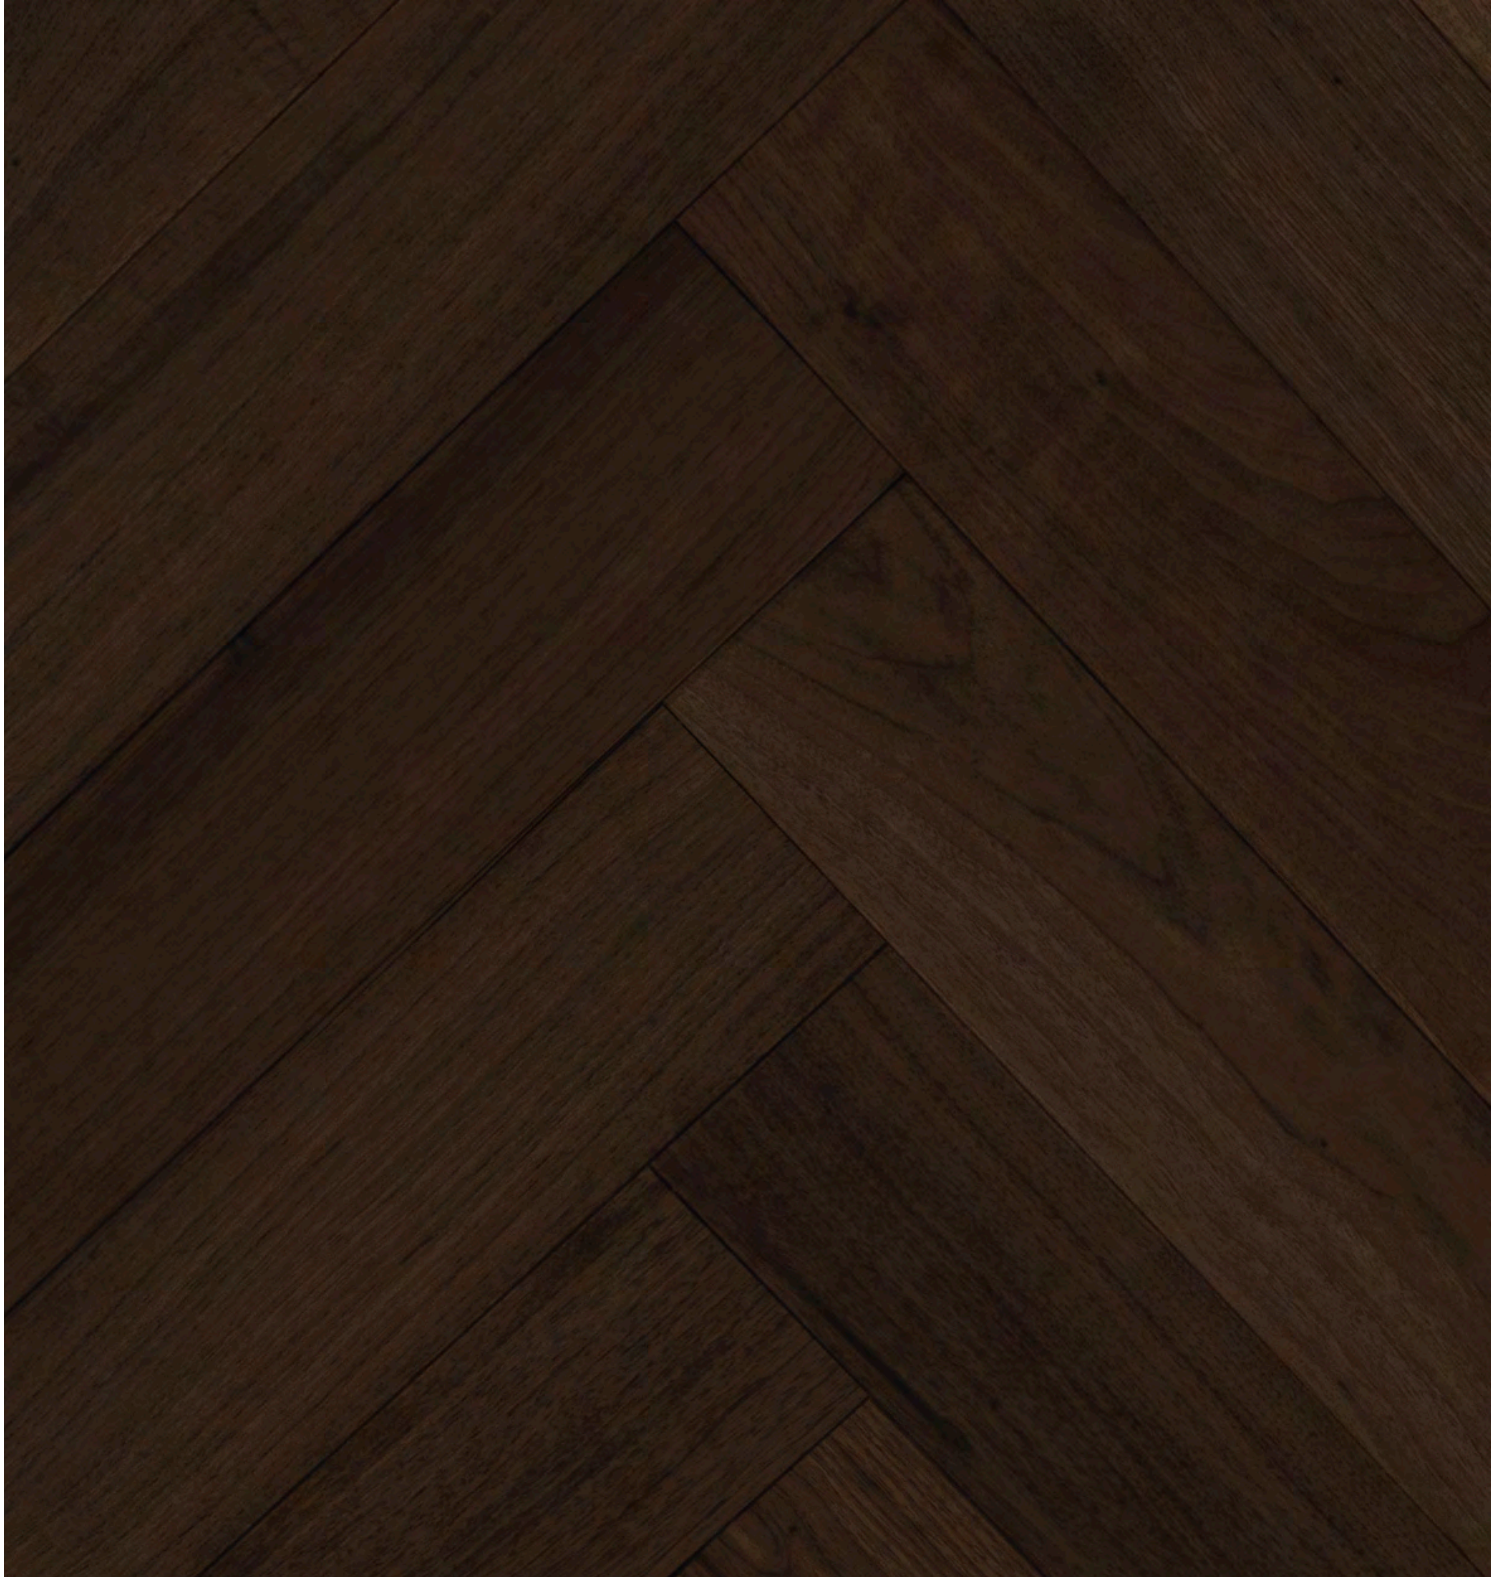

Walnut Herringbone

Ancho: 12 cm Largo: 60 cm Espesor: 10 mm
Capa noble de nogal: 2 mm Caja: 1.44 m² Acabado: barniz

WILD WALNUT

TROPICAL WALNUT

EXOTIC WALNUT

NATURAL WALNUT

HERRINGBONE WALNUT

cappa