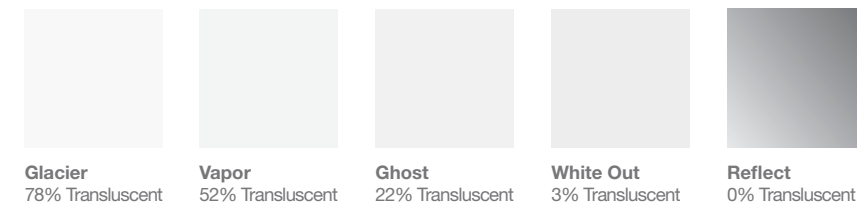

Refine the hue

Select up to three layers

Control Opacity

Select up to three layers

C3 Color System Pales to Neutrals

C3 Color System Diffusion & Effects

*Supplemental Colors - only available in Varia® Ecoresin®