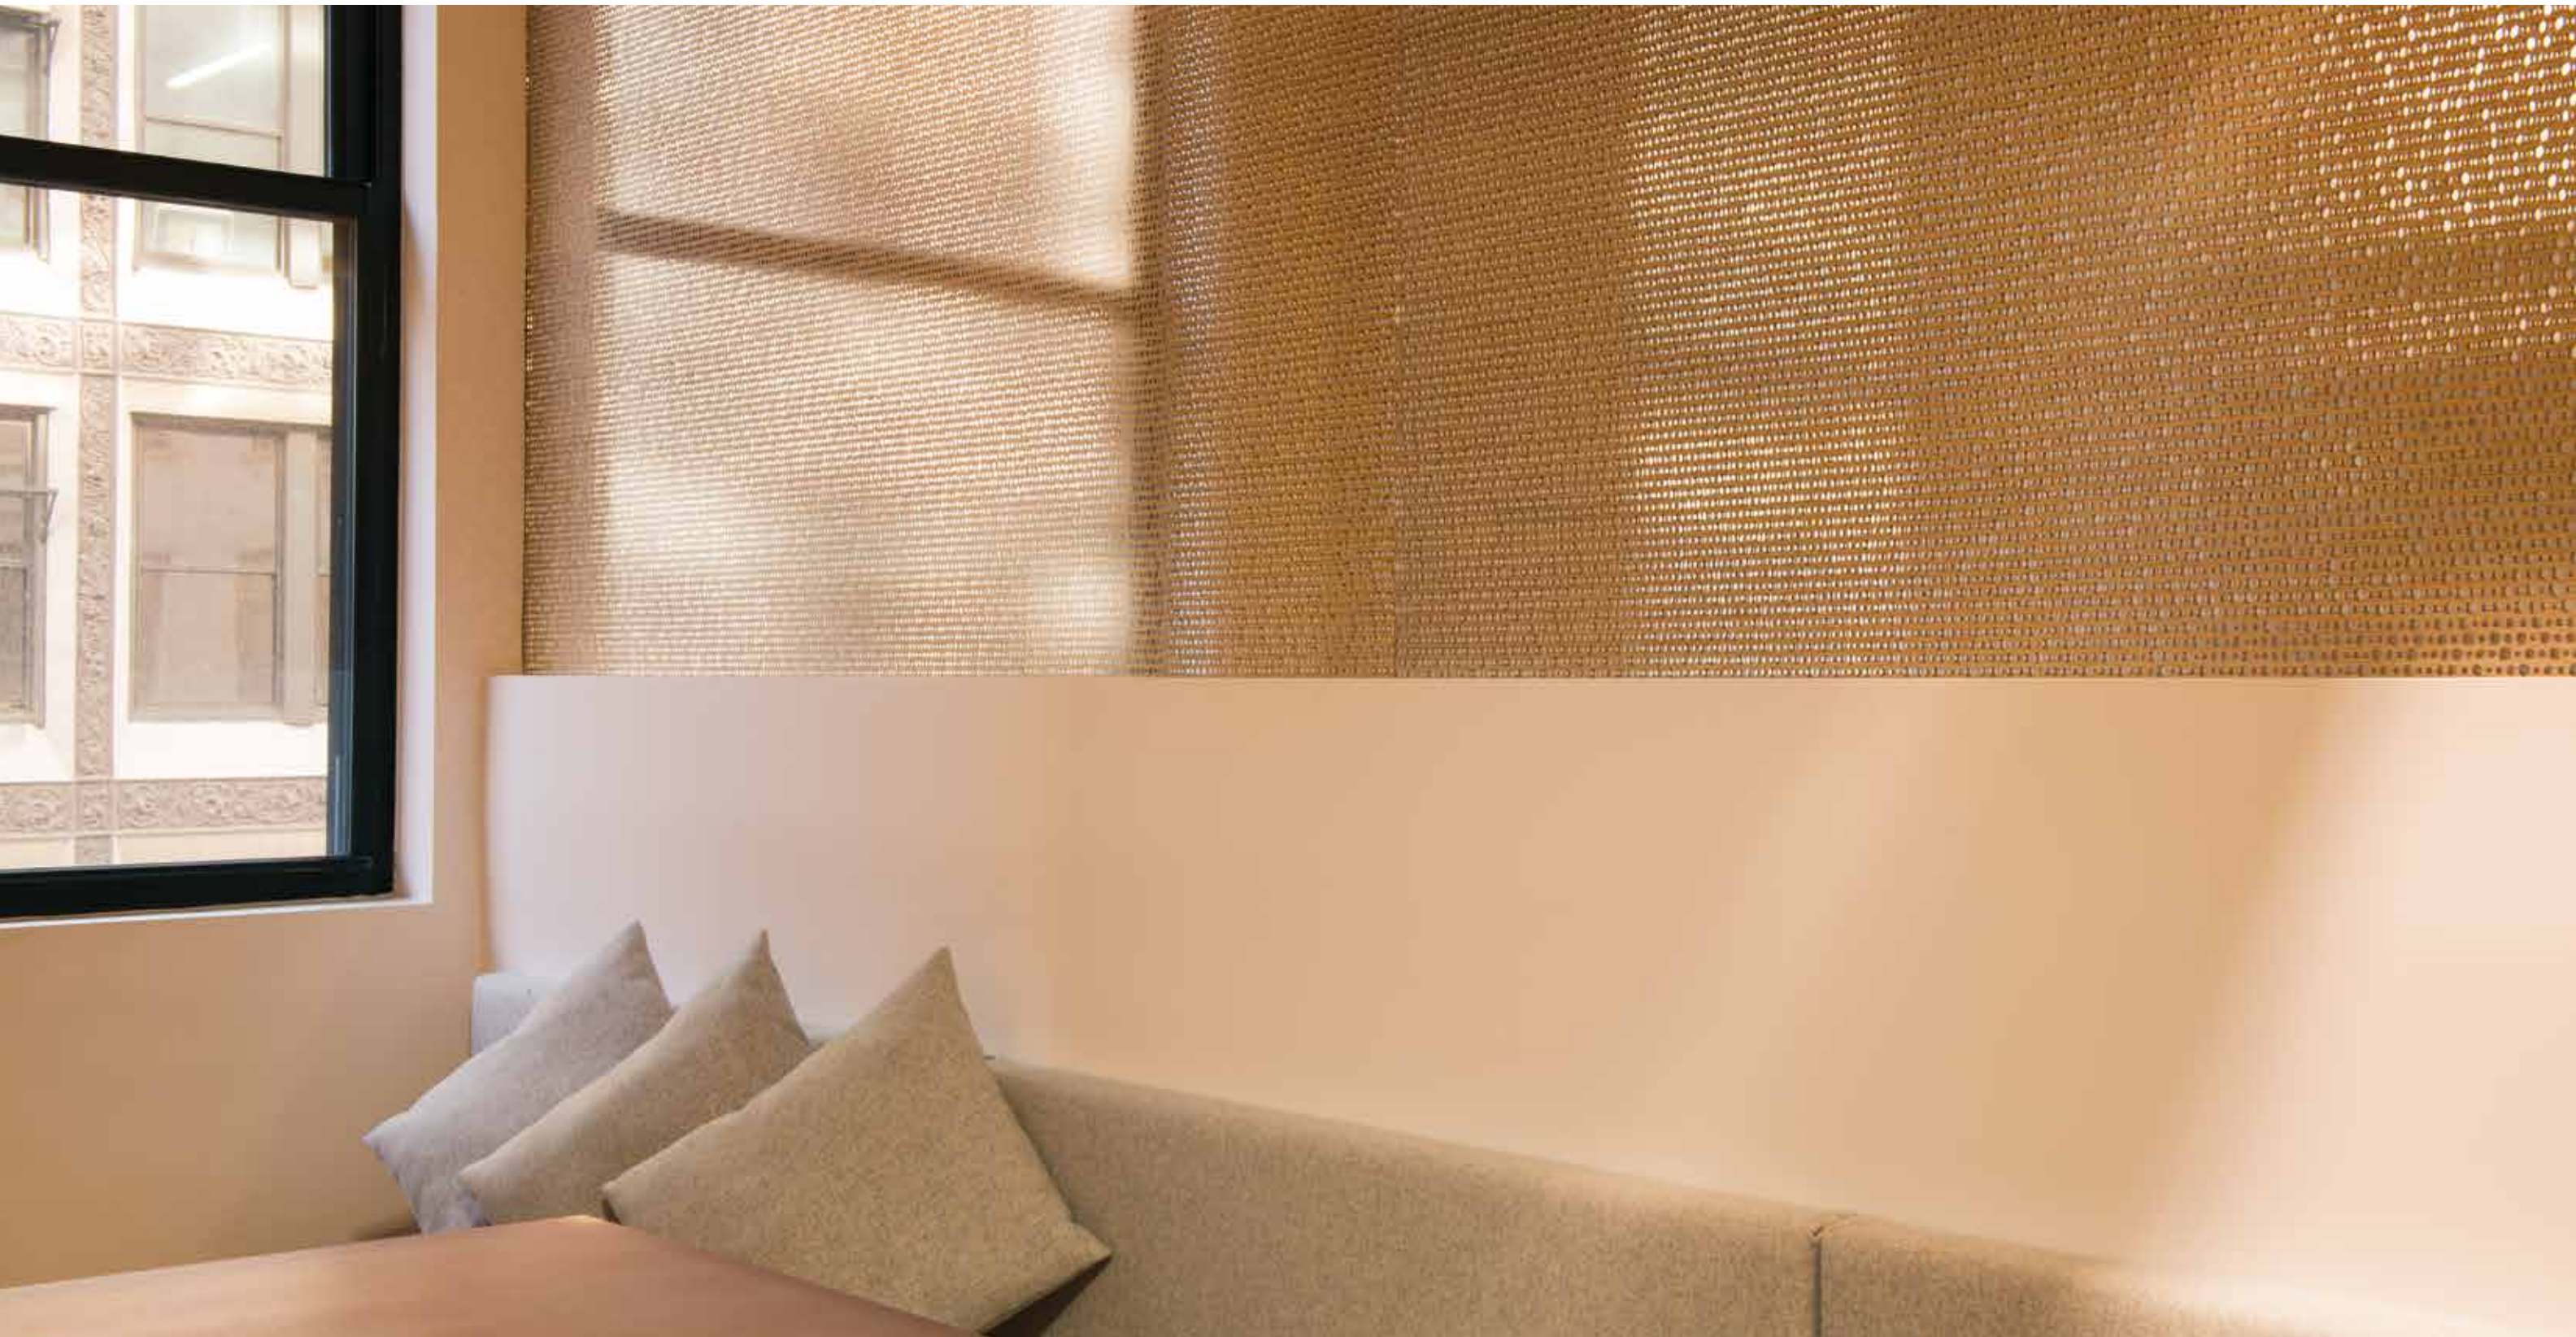

Varia®Ecoresin® Portal White Oak