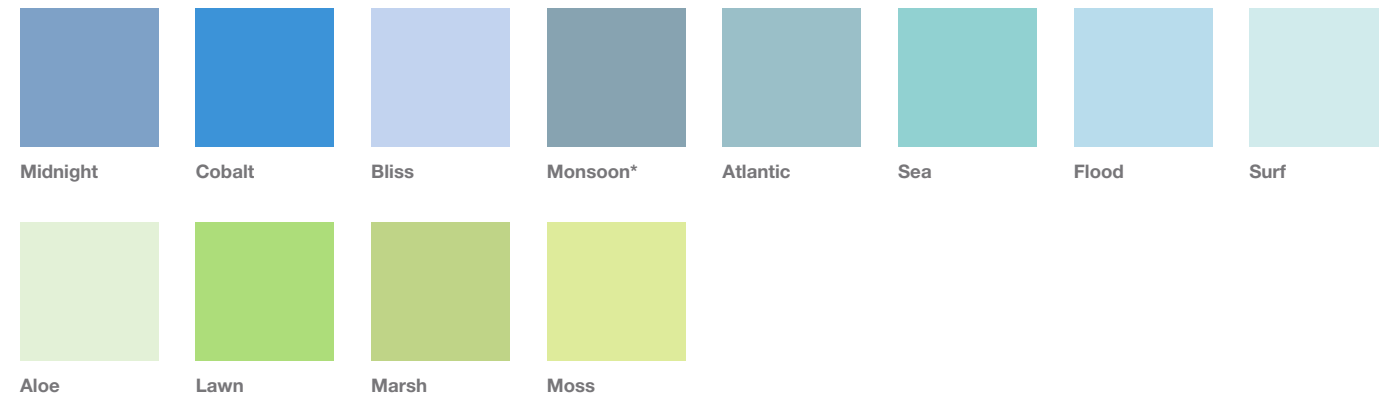

A collection of distinctive looks to showcase the limitless personalities of Varia® Ecoresin®.

Color

Varia® Ecoresin®, Pressed Glass,
 Chroma®, Struttura®

C3 Color System Yellow to Purple

C3 Color System Blue to Green

Refine the hue

Select up to three layers

Control Opacity

Select up to three layers

C3 Color System Pales to Neutrals

C3 Color System Diffusion & Effects

*Supplemental Colors - only available in Varia® Ecoresin®