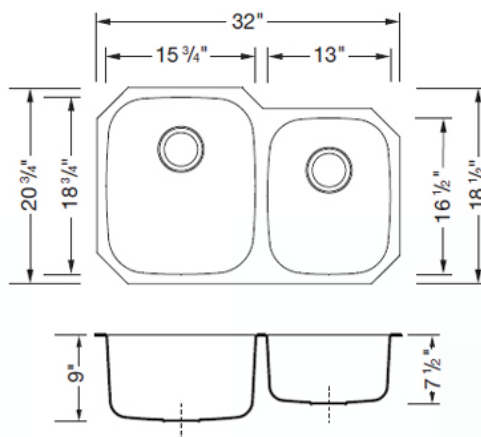

Stainless Steel Sinks

(TARJAS DE ACERO INOXIDABLE),

S163U

OD (DE) 32 1/4" x 18 1/2"

ID (DI) 14 1/2" x 16 1/2"

Depth (P) 9"

S173U

OD (DE) 32" x 20 3/4" & 18 1/2"

ID (DI) 15 3/4" x 18 3/4"

Depth (P) 9"

ID (DI) 13" x 16 1/2"

Depth (P) 7 1/2"

S174U

OD (DE) 32" x 18½" & 20¾"

ID (DI) 13" x 16½"

Depth (P) 7½"

ID (DI) 15¾" x 18¾"

Depth (P) 9"

S88U

OD (DE) 20⅞" x 23¼"

ID (DI) 18⅞" x 21¼"

Depth (P) 8"