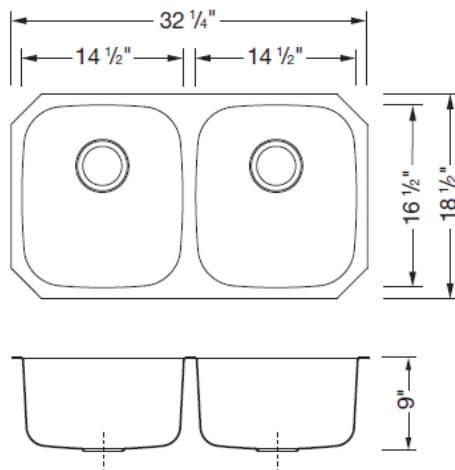

Stainless Steel Sinks

(TARJAS DE ACERO INOXIDABLE),

S163U

OD (DE) 32 1/4" x 18 1/2"

ID (DI) 14 1/2" x 16 1/2"

Depth (P) 9"

S173U

OD (DE) 32" x 20 3/4" & 18 1/2"

ID (DI) 15 3/4" x 18 3/4"

Depth (P) 9"

ID (DI) 13" x 16 1/2"

Depth (P) 7 1/2"

S174U

OD (DE) 32" x 18½" & 20¾"

ID (DI) 13" x 16½"

Depth (P) 7½"

ID (DI) 15¾" x 18¾"

Depth (P) 9"

S88U

OD (DE) 20⅞" x 23¼"

ID (DI) 18⅞" x 21¼"

Depth (P) 8"