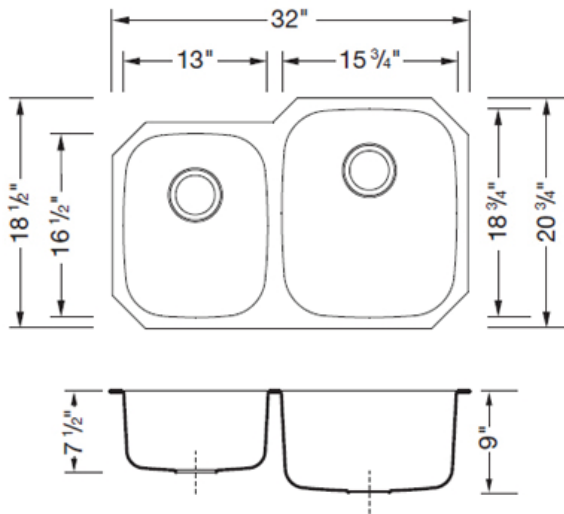

Stainless Steel Sinks

(TARJAS DE ACERO INOXIDABLE),

S163U

OD (DE) 32 1/4" x 18 1/2"

ID (DI) 14 1/2" x 16 1/2"

Depth (P) 9"

S173U

OD (DE) 32" x 20 3/4" & 18 1/2"

ID (DI) 15 3/4" x 18 3/4"

Depth (P) 9"

ID (DI) 13" x 16 1/2"

Depth (P) 7 1/2"

S174U

OD (DE) 32" x 18½" & 20¾"

ID (DI) 13" x 16½"

Depth (P) 7½"

ID (DI) 15¾" x 18¾"

Depth (P) 9"

S88U

OD (DE) 20⅞" x 23¼"

ID (DI) 18⅞" x 21¼"

Depth (P) 8"